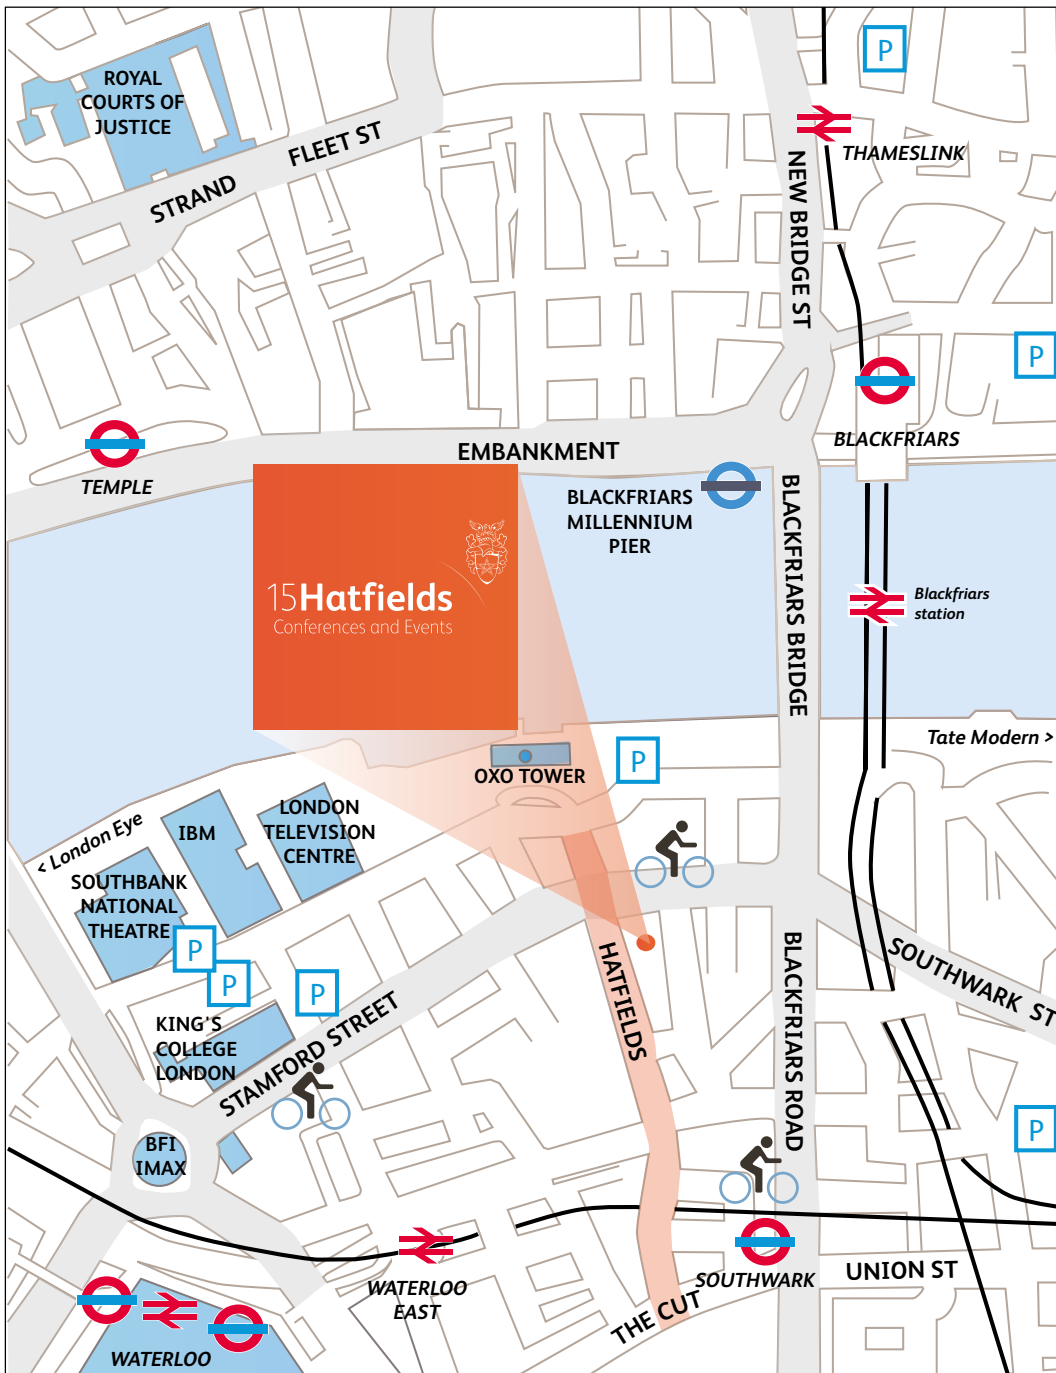

### By train

To mainline stations **Waterloo**, **Waterloo East** and **Blackfriars**.

### By underground

**Waterloo** station served by **Northern**, **Bakerloo** and **Jubilee** lines. **Southwark** station served by **Jubilee** line. **Blackfriars** served by **Circle** and **District** lines.

### On foot

**From Waterloo station:** Locate **IMAX cinema** roundabout outside of the station leaving from exit 4 Tenison Way. Take **Stamford St** (eastbound) exit off the roundabout, walk for approximately 200m until you reach **Hatfields** (fourth turning), turn right and we are the second building on your left.

**From Southwark Station:** Turn right out of the main station onto **The Cut** and take the second right turning into **Hatfields**. We are number 15 at the top of the road on your right.

**From Blackfriars station:** Follow the exit signs towards the **Southbank Centre** then pass under the bridge and turn left up the stairs by **Doggets** pub. Walk down Blackfriars Road and take the second right down **Stamford St**. **Hatfields** is the second road on your left and we are number 15, the second building on your left.