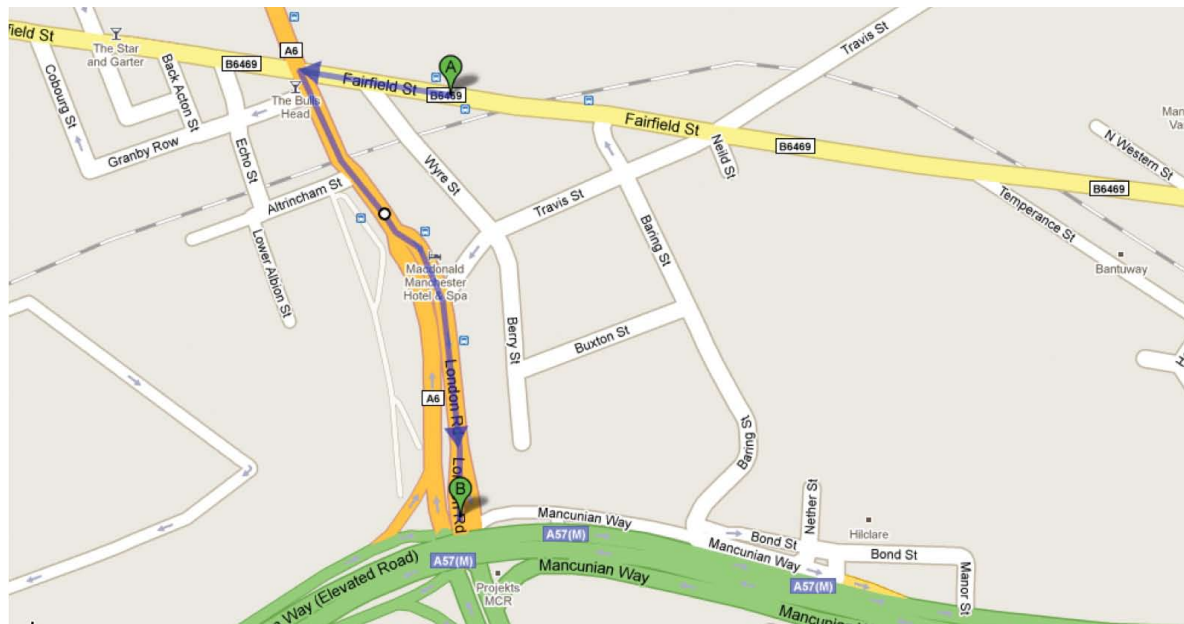

Macdonald Manchester Hotel & Spa Manchester

Macdonald Manchester Hotel & Spa

T: 0844 879 9088

F: 0161 272 3214

London Road,
Manchester
M1 2PG

By Train

Macdonald Manchester hotel is a short walk from the station. Exit the station and turn left at London Road. Continue on this road for approximately 6 minutes and the hotel will be on the left.

By Car

From the M62 west: Go straight onto the M60 Manchester. Exit left off M60 J17 and at the roundabout take the first exit onto A56. At Victoria take the left on the inner ring road pass central retail park on left is Great Ancoats Street. Go straight on at 2 sets of traffic lights. Move to the outside right hand lane, straight on at third set of lights. At lights signposted Piccadilly Railway station turn right. Turn right at next set of lights you are now on Fairfield Street. The hotel car park will be found on Travis Street.

From Liverpool onto M62 at J12: Continue straight ahead onto M602. Continue straight ahead onto M602 J2 at the roundabout, take the 2nd exit onto M602 J2. Continue straight ahead onto M602. Continue straight ahead onto A57 Join the A57M Mancunian Way. The hotel car park can be found on Travis Street.

Car park fee: £9.00 daily