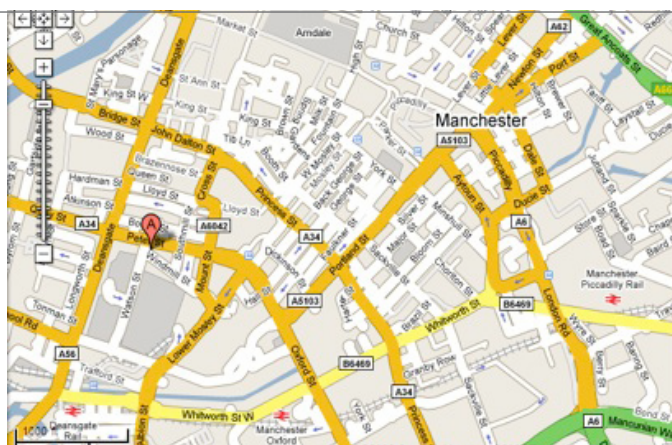

Radisson Edwardian Hotel Manchester

Radisson Edwardian Hotel

“Free Trade Hall”

Peter Street

Manchester

M2 5GP

Telephone: +44 161 835 9929

[www.radissonedwardian.com/
manchester](http://www.radissonedwardian.com/manchester)

An award winning hotel, the Radisson Edwardian Manchester Hotel is housed in one of Manchester’s key historic buildings, the historic Free Trade Hall, just moments from Manchester Central Convention Centre. Stylish spaces create a mood of understated luxury with features including the Sienna Spa, a contemporary art collection and artefacts from the building’s historic past

Getting to and from the Radisson Edwardian Manchester

- Driving; The M60 is Manchester’s orbital motorway allowing easy access to the rest of Greater Manchester. From the M60, exit at Junction 12 onto the M602. Follow it to the end and the hotel is right in front of the Manchester Central Convention Centre. N.B. Satellite Navigation Systems
Some satellite navigation systems will not pick up Peter Street, M2, central Manchester. Please type in Quay Street, Central Manchester, which is the nearest main road to the Radisson Edwardian Manchester Hotel.
- Nearest Main line train station; is Manchester Piccadilly. Which is 15-25 minute walk
- Nearest metro; St Peters Square metro stop which is approximately a 2 minutes walk from the hotel.
- Nearest car park; The closest car park to the hotel is Great Northern Warehouse which is situated at the rear of the hotel. Valet parking will be available on request.
- Distance from closest airports; Manchester International: Approx 20 minute drive. There is a direct service every 30 minutes from Piccadilly Railway Station which takes 20 minutes. Liverpool Airport John Lennon: Approx 45 minute drive