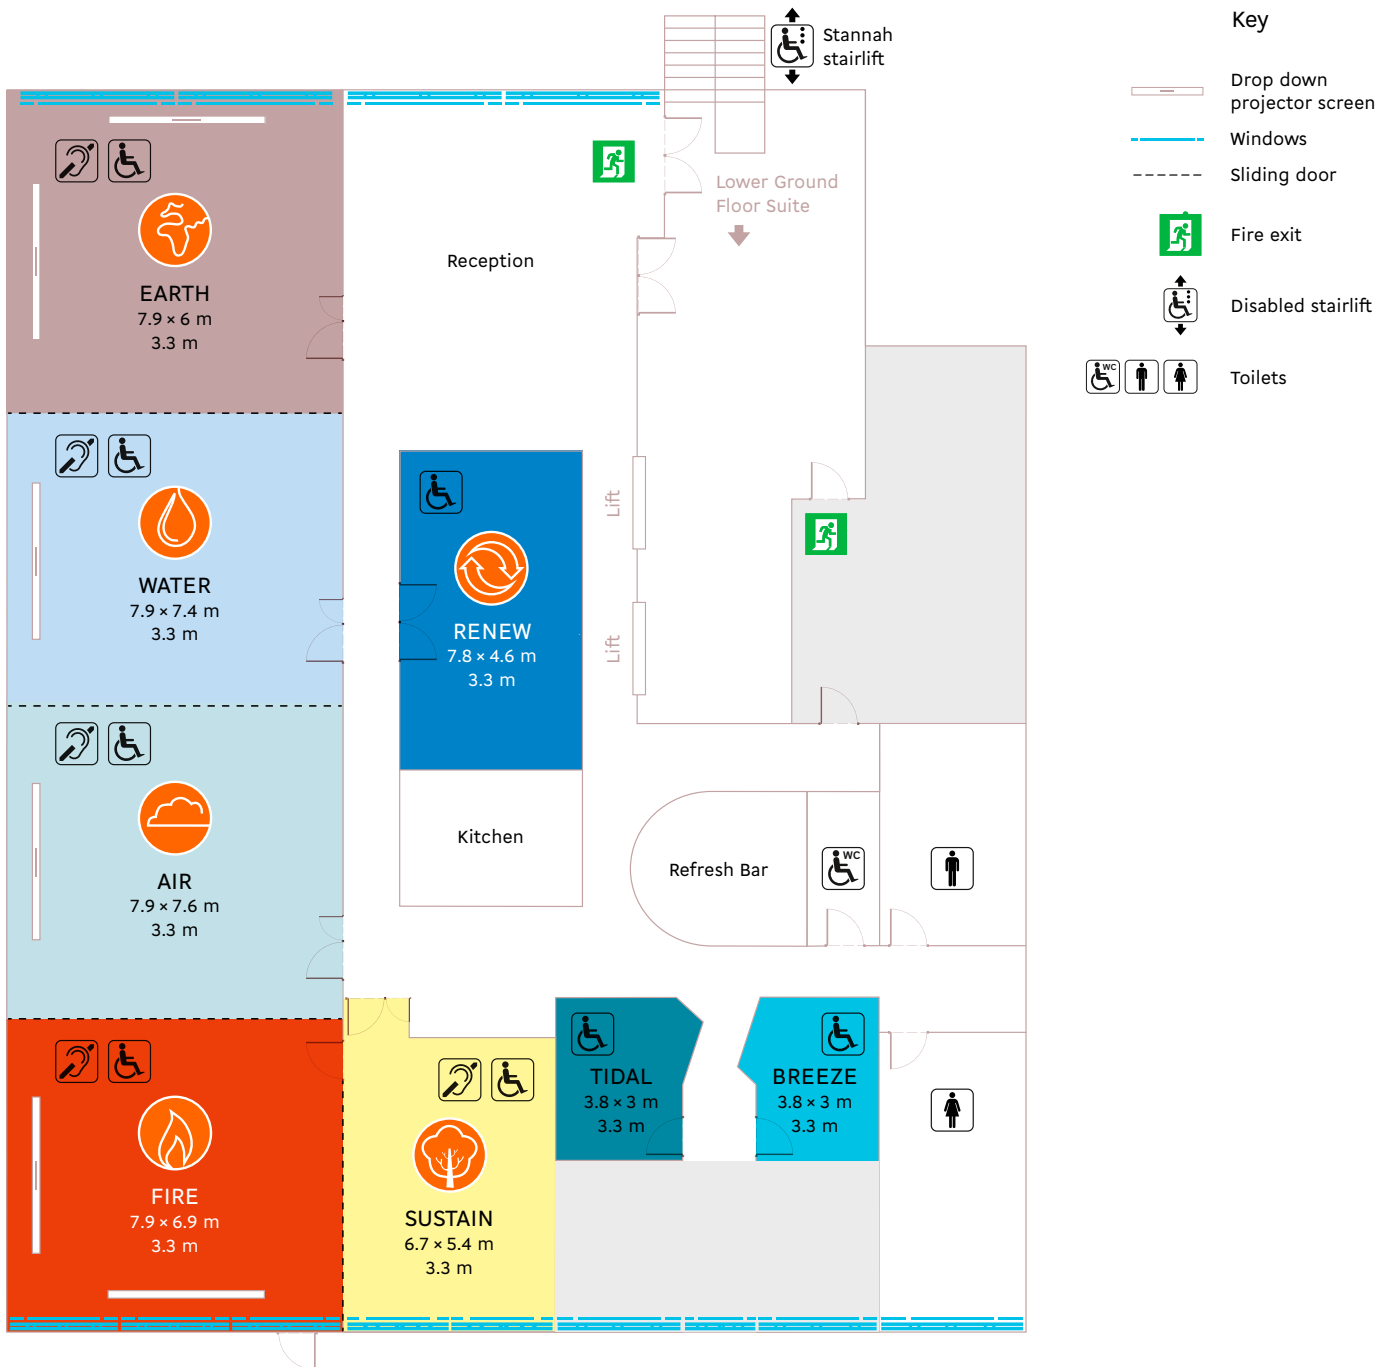

Ground floor suite

Room capacity

Room	Room styles					
	Cabaret	Boardroom	Theatre	U-shape	Standing reception	Classroom
Earth	40	30	60	20	90	25
Water	50	32	72	25	110	36
Air	50	32	72	25	110	36
Fire	50	32	72	25	110	36
Sustain	20	18	30	15	50	20
Renew	20	20	30	15	40	20
Any 2 rooms	80	62	140	50	200	52
Any 3 rooms	140	94	200	80	310	87
Earth + Water + Air + Fire	190	120	300	110	420	133
Elements Suite*	230		330		550	153
Fire + Sustain	70	42	90	37	75	55
Tidal		6				
Breeze		6				

* The Elements Suite is: Earth + Water + Air + Fire + Sustain